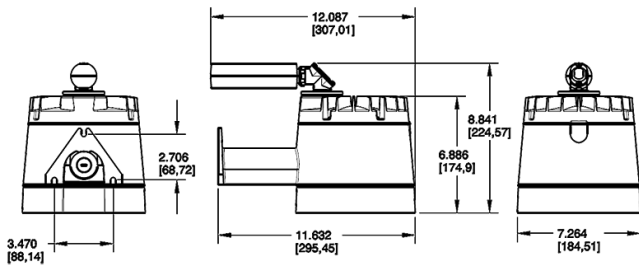

Technical Specifications (continued)

Other

Patents:

The design of YBLED26 is protected by patents pending in US, Canada, China, Taiwan and Mexico

Warranty:

RAB warrants that our LED products will be free from defects in materials and workmanship for a period of five (5) years from the date of delivery to the end user, including coverage of light output, color stability, driver performance and fixture finish. RAB's warranty is subject to all terms and conditions found at rablighting.com/warranty.

Buy American Act Compliance:

RAB values USA manufacturing! Upon request, RAB may be able to manufacture this product to be compliant with the Buy American Act (BAA). Please contact customer service to request a quote for the product to be made BAA compliant.

Dimensions

Features

- Widespread light distribution illuminates large areas
- Vandal-resistant
- High-impact polycarbonate lens
- Rugged die-cast aluminum housing withstands harsh environments
- Integrated dusk to dawn photocell
- 100,000-hour LED lifespan