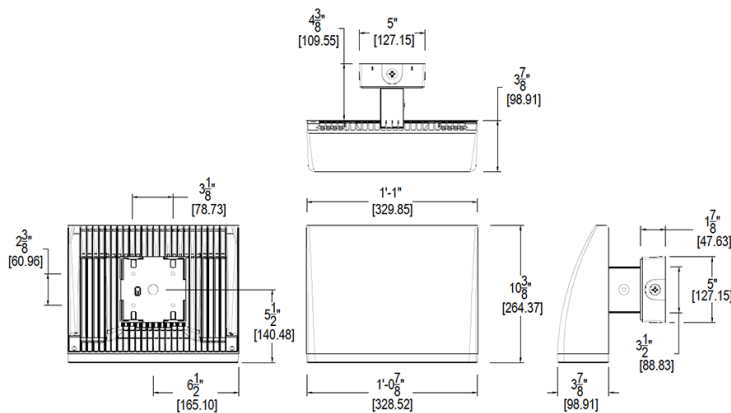

Optical

BUG Rating:

B1 U0 G1

Dimensions

Features

- High performance LED light engine
- Maintains 70% of initial lumens at 100,000-hours
- Weatherproof high temperature silicone gaskets
- Superior heat sinking with die cast aluminum housing and external fins
- Traditional wall pack look from the front
- 3 cutoff options
- 5-Year, No-Compromise Warranty