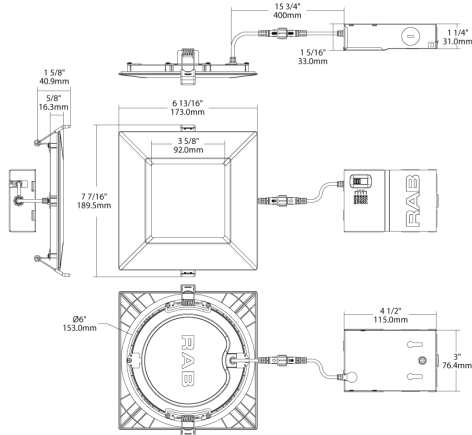

Dimensions

Features

- 5 color temperatures in 1 SKU (2700K, 3000K, 3500K, 4000K, 5000K)
- Super slim Edge-lit fixture for thin fixture depth
- No recessed housing or J-box required
- New construction or retrofit applications
- UL wet location rated
- Smooth diffused uniform light distribution
- Dimmable down to 5% on compatible dimmers
- Spring loaded retention clips
- Robust, die cast aluminum construction
- IC and airtight rated
- 5-Year, No-Compromise Warranty