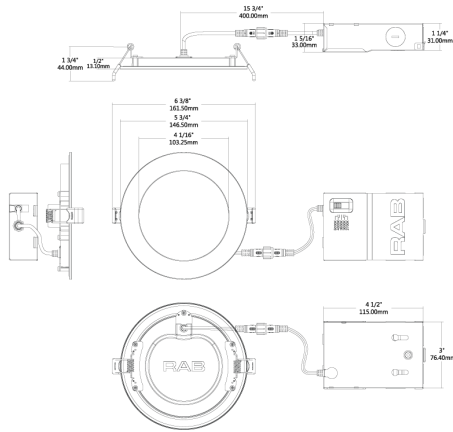

Dimensions

Features

- 5 color temperatures in 1 SKU (2700K, 3000K, 3500K, 4000K, 5000K)
- Super slim Edge-lit fixture for thin fixture depth
- No recessed housing or J-box required
- New construction or retrofit applications
- UL wet location rated
- Smooth diffused uniform light distribution
- Dimmable down to 5% on compatible dimmers
- Spring loaded retention clips
- Robust, die cast aluminum construction
- IC and airtight rated
- 5-Year, No-Compromise Warranty

Ordering Matrix

Family	Size	Shape	Wattage	CRI/Color Temp	Voltage	Finish	Trim	Depth
WFRL	5	R	12	9CCT	120	W	S	
	3 = 3"	R = Round	6 = 6W	9FA = 90 CRI, 2700K/3000K/3500K/4000K/5000K	120 = 120V	W = White	B = Baffle	Blank = Standard
	4 = 4"	S = Square	9 = 9W	9CCT = 90 CRI, 2700K/3000K/3500K/4000K/5000K	D = 120V/277V		S = Smooth	S = Shallow
	5 = 5"		10.5 = 10.5W					
	6 = 6"		12 = 12W					
	8 = 8"		13 = 13W					
			14 = 14W					
			23 = 23W					