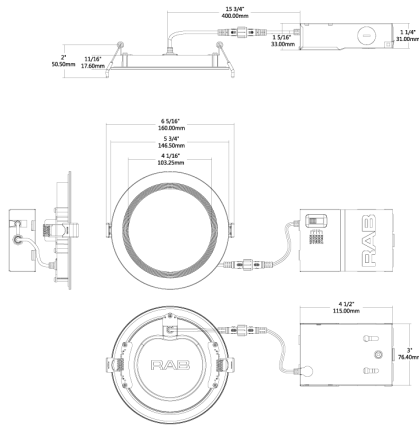

Dimensions

Features

- 5 color temperatures in 1 SKU (2700K, 3000K, 3500K, 4000K, 5000K)
- Super slim Edge-lit fixture for thin fixture depth
- No recessed housing or J-box required
- New construction or retrofit applications
- UL wet location rated
- Smooth diffused uniform light distribution
- Dimmable down to 5% on compatible dimmers
- Spring loaded retention clips
- Robust, die cast aluminum construction
- IC and airtight rated
- 5-Year, No-Compromise Warranty

Ordering Matrix

Family	Size	Shape	Wattage	CRI/Color Temp	Voltage	Finish	Trim	Depth
WFRL	5	R	12	9CCT	120	W	B	
	3 = 3"	R = Round	6 = 6W	9FA = 90 CRI, 2700K/3000K/3500K/4000K/5000K	120 = 120V	W = White	B = Baffle	Blank = Standard
	4 = 4"	S = Square	9 = 9W	9CCT = 90 CRI, 2700K/3000K/3500K/4000K/5000K	D = 120V/277V	S = Smooth	S = Shallow	
	5 = 5"		10.5 = 10.5W					
	6 = 6"		12 = 12W					
	8 = 8"		13 = 13W					
			14 = 14W					
			23 = 23W					