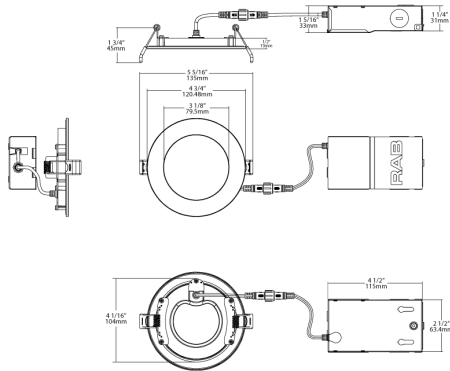

**Trim Style:**

Smooth Trim

**Shape:**

Round

**Mounting:**

Recessed ceiling

**Operating Temperature:**

-20°C (-4°F) to 40°C (104°F)

**Size:**

4"

**LED Characteristics**

**R9 Value:**

High color performance with R9 greater than or equal to 50

**Technical Specifications (continued)**

**Other**

**Warranty:**

**Dimensions**

**Features**

- Super slim Edge-lit fixture for thin fixture depth
- No recessed housing or J-box required
- New construction or retrofit applications
- UL wet location rated
- Smooth diffused uniform light distribution
- Dimmable down to 5% on compatible dimmers
- Spring loaded retention clips
- Robust, die cast aluminum construction
- IC and airtight rated
- 5-Year, No-Compromise Warranty