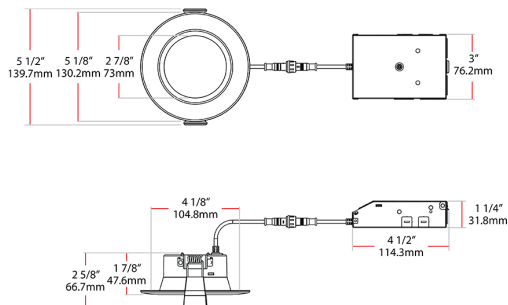

Technical Specifications (continued)

Compliance

Listings:

UL Listed

Environment:

Wet

IC Rated:

Suitable for direct contact with insulation

Energy Star Approved:

ENERGY STAR® Version 2.2 Certified

Energy Star ID:

2369050

T24 JA8 Compliant:

Complies with Title 24 Appendix JA8

RoHS:

Mercury and UV free. RoHS-compliant components.

FCC:

Complies with Part 15B of the FCC Rules

Model Number for Certification:

DLW0057(WFRD4R99FA120WS)

Dimensions

Features

- 5 color temperatures in 1 SKU (2700K, 3000K, 3500K, 4000K, 5000K)
- Back-lit deep regress remote driver downlight
- No recessed housing or j-box required
- Dimmable down to 5% on compatible dimmers, see Dimmer Compatibility List
- IC and airtight rated
- Suitable for indoor and outdoor use in dry, damp, and wet environments