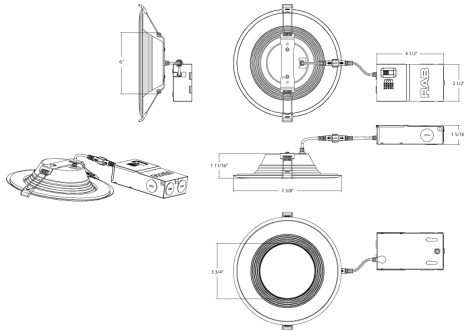

Dimensions

Features

- 5 color temperatures in 1 SKU (2700K, 3000K, 3500K, 4000K, 5000K)
- No recessed housing or j-box required
- Dimmable on TRIAC/ELV, see Dimmer Compatibility List
- Suitable for indoor and outdoor use in dry, damp, and wet environments
- 50,000 hr lifespan and 5-year no-compromise warranty

Ordering Matrix

Family	Size (Wattage)	Shape	CRI/Color Temp	Voltage	Finish	Trim
WFD	6					B
	4 = 4" (13W) 6 = 6" (15W)	Blank = Round	Blank = 90CRI, CCT Adjustable 2700K/3000K/3500K/4000K/5000K	Blank = 120V	Blank = White	Blank = Smooth B = Baffle