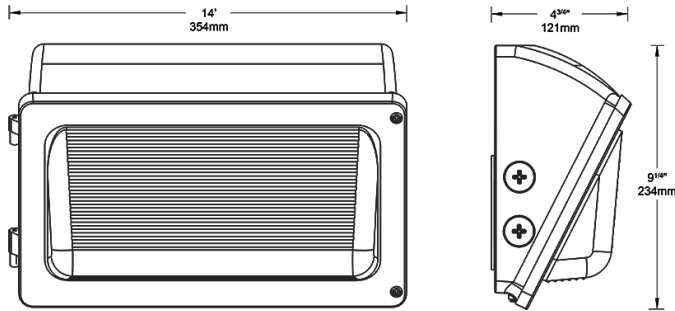

Dimensions

Features

- Economy-grade wall pack with traditional look
- Covers footprint of medium-sized HID wall packs
- Available in various lumen packages
- Integrated 0-10V dimming
- 50,000-Hour LED lifespan