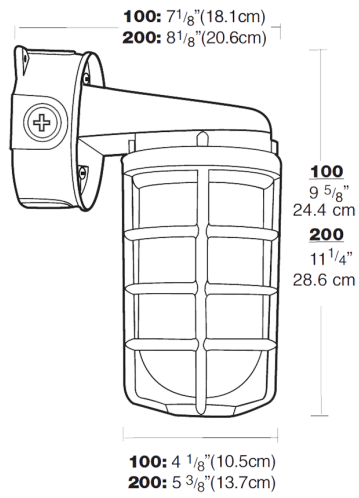

Color: Natural

Weight: 5.2 lbs

Project:	Type:
Prepared By:	Date:

Lamp Info		Ballast Info	
Type	P525	Type	N/A
Watts	300W	120V	N/A
Shape/Size	N/A	208V	N/A
Base	N/A	240V	N/A
ANSI	N/A	277V	N/A
Hours	N/A	Input Watts	N/A
Lamp Lumens	N/A		
Efficacy	N/A		

Electrical

Wattage:

See catalog number chart for maximumWage with clear glass, colored glass and Permaglobes

Socket:

Premium porcelain with 150°C 8" leads attached. Fastened with 2 stainless steel screws.

Hub Size:

3/4" Tapped

Other

Buy American Act Compliance:

RAB values USA manufacturing! Upon request, RAB may be able to manufacture this product to be compliant with the Buy American Act (BAA). Please contact customer service to request a quote for the product to be made BAA compliant.

Dimensions

Features

- Set screw keeps guard securely in place
- Junction box with sturdy mounting lugs
- All stainless steel hardware
- Close-up plugs allow Phillips or slotted screwdrivers for easy installation
- High temperature silicone internal gaskets
- Premium porcelain socket with 150C 8" long leads attached