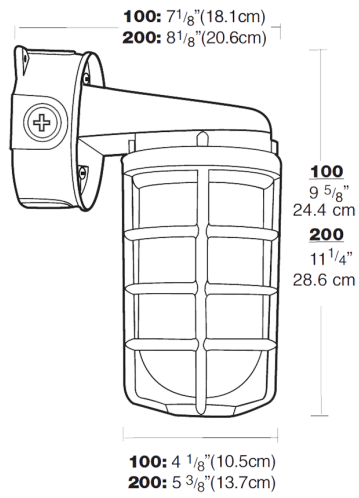

Color: White

Weight: 3.4 lbs

Project:	Type:
Prepared By:	Date:

Lamp Info		Ballast Info	
Type	A21	Type	N/A
Watts	150W	120V	N/A
Shape/Size	N/A	208V	N/A
Base	N/A	240V	N/A
ANSI	N/A	277V	N/A
Hours	N/A	Input Watts	N/A
Lamp Lumens	N/A		
Efficacy	N/A		

Electrical

Wattage:

See catalog number chart for maximumWage with clear glass, colored glass and Permaglobes

Socket:

Premium porcelain with 150°C 8" leads attached. Fastened with 2 stainless steel screws.

Hub Size:

3/4" Tapped

Other

Buy American Act Compliance:

RAB values USA manufacturing! Upon request, RAB may be able to manufacture this product to be compliant with the Buy American Act (BAA). Please contact customer service to request a quote for the product to be made BAA compliant.

Dimensions

Features

- Set screw keeps guard securely in place
- Junction box with sturdy mounting lugs
- All stainless steel hardware
- Close-up plugs allow Phillips or slotted screwdrivers for easy installation
- High temperature silicone internal gaskets
- Premium porcelain socket with 150C 8" long leads attached