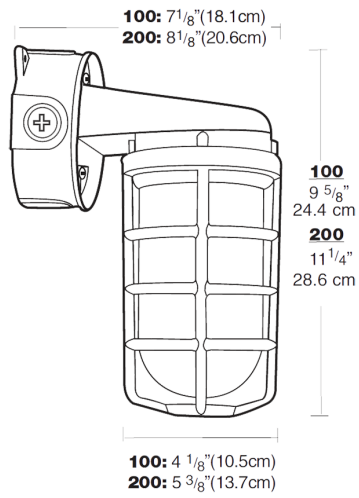

Electrical

Wattage:

See catalog number chart for maximumWage with clear glass, colored glass and Permaglobes

Socket:

Premium porcelain with 150°C 8" leads attached. Fastened with 2 stainless steel screws.

Maximum Watts:

150W

Colored Globe Maximum Watts:

100W

Construction

Globes:

Supplied with clear heat resistant glass globes unless otherwise stated. Colored and white glass globes available. Unbreakable RAB Permaglobes available in clear and in color.

Hub Size:

3/4" Tapped

Other

Buy American Act Compliance:

RAB values USA manufacturing! Upon request, RAB may be able to manufacture this product to be compliant with the Buy American Act (BAA). Please contact customer service to request a quote for the product to be made BAA compliant.

Dimensions

Features

- Set screw keeps guard securely in place
- Junction box with sturdy mounting lugs
- All stainless steel hardware
- Close-up plugs allow Phillips or slotted screwdrivers for easy installation
- High temperature silicone internal gaskets
- Premium porcelain socket with 150C 8" long leads attached