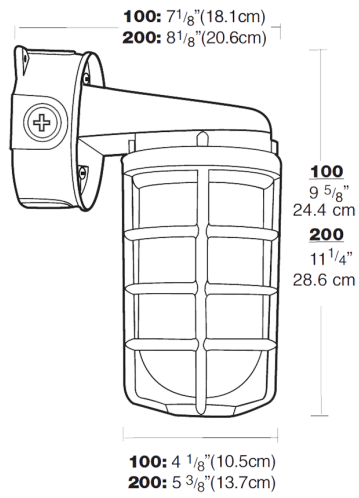

Dimensions

Features

- Set screw keeps guard securely in place
- Junction box with sturdy mounting lugs
- All stainless steel hardware
- Close-up plugs allow Phillips or slotted screwdrivers for easy installation
- High temperature silicone internal gaskets
- Premium porcelain socket with 150C 8" long leads attached