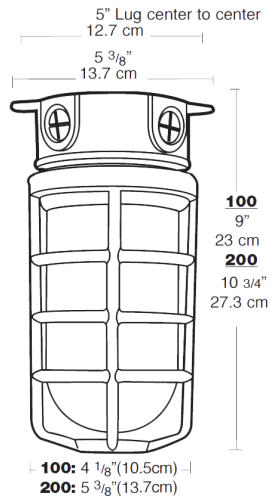

Color: Natural

Weight: 2.8 lbs

Project:

Type:

Prepared By:

Date:

Lamp Info

| | |
|-------------|------|
| Type | A21 |
| Watts | 150W |
| Shape/Size | N/A |
| Base | N/A |
| ANSI | N/A |
| Hours | N/A |
| Lamp Lumens | N/A |
| Efficacy | N/A |

Die Cast Guard:

Supplied with one piece die cast guard with set screw

Hub Size:

3/4" Tapped

Electrical

Maximum Watts:

150W

Colored Globe Maximum Watts:

Dimensions

Features

- All stainless steel hardware
- Close-up plugs allow Phillips or slotted screwdrivers for easy installation
- Junction box with sturdy mounting lugs
- UL Listed for use with 90°C supply wiring OK for use in dwellings and wet locations
- High temperature silicone internal gaskets
- Premium porcelain socket with 150C 8" long leads