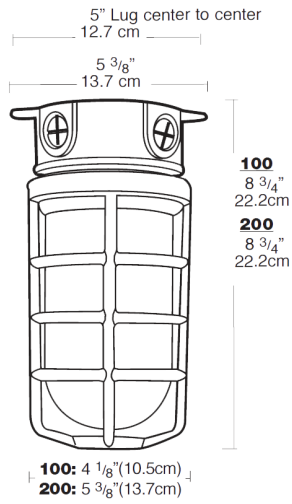

Color: Black

Weight: 4.2 lbs

| | |
|---------------------|--------------|
| Project: | Type: |
| Prepared By: | Date: |

| Lamp Info | | Ballast Info | |
|-------------|------|--------------|-----|
| Type | A19 | Type | N/A |
| Watts | 200W | 120V | N/A |
| Shape/Size | N/A | 208V | N/A |
| Base | N/A | 240V | N/A |
| ANSI | N/A | 277V | N/A |
| Hours | N/A | Input Watts | N/A |
| Lamp Lumens | N/A | | |
| Efficacy | N/A | | |

Wire Clamp Guard:

8 GA steel wire black powder coated

Electrical

Maximum Watts:

200W

Colored Globe Maximum Watts:

150W

Other

Dimensions

Features

- All stainless steel hardware
- Close-up plugs allow Phillips or slotted screwdrivers for easy installation
- Junction box with sturdy mounting lugs
- UL Listed for use with 90°C supply wiring OK for use in dwellings and wet locations
- High temperature silicone internal gaskets
- Premium porcelain socket with 150C 8" long leads