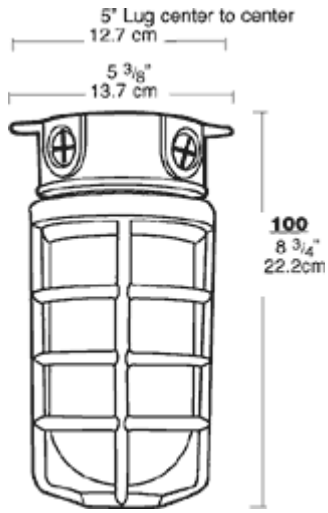

Color: Natural

Weight: 2.7 lbs

| | |
|---------------------|--------------|
| Project: | Type: |
| Prepared By: | Date: |

| Lamp Info | | Ballast Info | |
|-------------|------|--------------|-----|
| Type | A19 | Type | N/A |
| Watts | 150W | 120V | N/A |
| Shape/Size | N/A | 208V | N/A |
| Base | N/A | 240V | N/A |
| ANSI | N/A | 277V | N/A |
| Hours | N/A | Input Watts | N/A |
| Lamp Lumens | N/A | | |
| Efficacy | N/A | | |

Die Cast Guard:

Supplied with one piece die cast guard with set screw

Electrical

Maximum Watts:

150W

Colored Globe Maximum Watts:

100W

Other

Dimensions

Features

- All stainless steel hardware
- Close-up plugs allow Phillips or slotted screwdrivers for easy installation
- Junction box with sturdy mounting lugs
- UL Listed for use with 90°C supply wiring OK for use in dwellings and wet locations
- High temperature silicone internal gaskets
- Premium porcelain socket with 150C 8" long leads