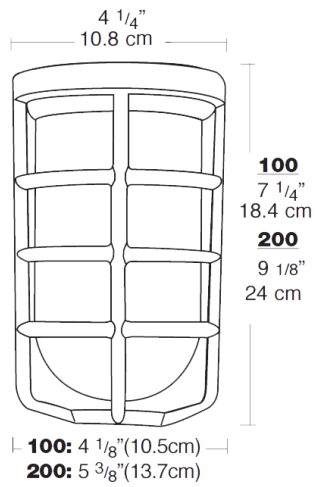

Dimensions

Features

All stainless steel hardware

Close-up plugs allow Phillips or slotted screwdrivers for easy installation
UL Listed for use with 90°C supply wiring OK for use in dwellings and wet locations

High temperature silicone internal gaskets

Premium porcelain socket with 150C 8" long leads

Clear heat resistant glass globes standard Polycarbonate Permoglobes sold separately