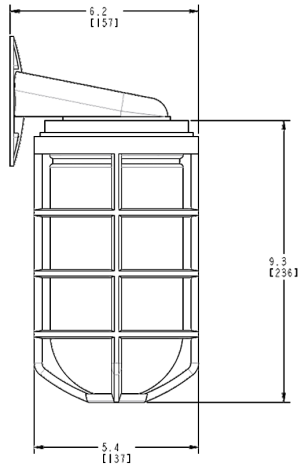

Dimensions

Features

- Set screw keeps guard securely in place
- All stainless steel hardware
- Close-up plugs allow Phillips or slotted screwdrivers for easy installation
- High temperature silicone internal gaskets
- Premium porcelain socket with 150C 8" long leads attached