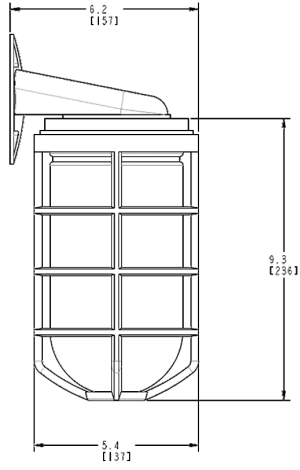

Electrical

Wattage:

See catalog number chart for maximumWage with clear glass, colored glass and Permaglobes

Socket:

Premium porcelain with 150°C 8" leads attached. Fastened with 2 stainless steel screws.

Dimensions

Features

- Set screw keeps guard securely in place
- All stainless steel hardware
- Close-up plugs allow Phillips or slotted screwdrivers for easy installation
- High temperature silicone internal gaskets
- Premium porcelain socket with 150C 8" long leads attached