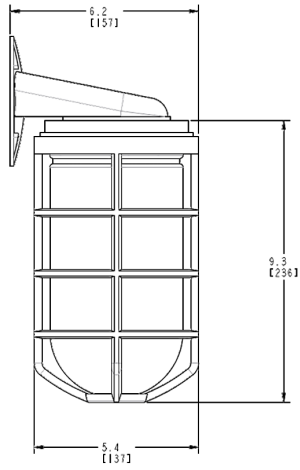

Electrical

Wattage:

See catalog number chart for maximumWage with clear glass, colored glass and Permaglobes

Socket:

Premium porcelain with 150°C 8" leads attached. Fastened with 2 stainless steel screws.

Dimensions

Features

- Set screw keeps guard securely in place
- All stainless steel hardware
- Close-up plugs allow Phillips or slotted screwdrivers for easy installation
- High temperature silicone internal gaskets
- Premium porcelain socket with 150C 8" long leads attached