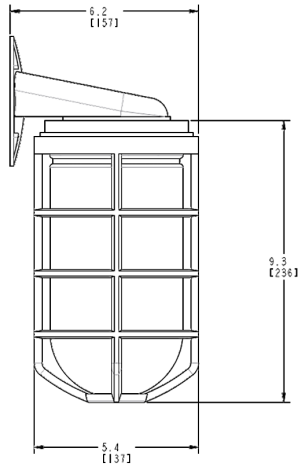

Weight: 4.0 lbs

Project:	Type:
Prepared By:	Date:

Lamp Info		Ballast Info	
Type	A19	Type	N/A
Watts	200W	120V	N/A
Shape/Size	N/A	208V	N/A
Base	N/A	240V	N/A
ANSI	N/A	277V	N/A
Hours	N/A	Input Watts	N/A
Lamp Lumens	N/A		
Efficacy	N/A		

Dimensions

Features

- Set screw keeps guard securely in place
- All stainless steel hardware
- Close-up plugs allow Phillips or slotted screwdrivers for easy installation
- High temperature silicone internal gaskets
- Premium porcelain socket with 150C 8" long leads attached