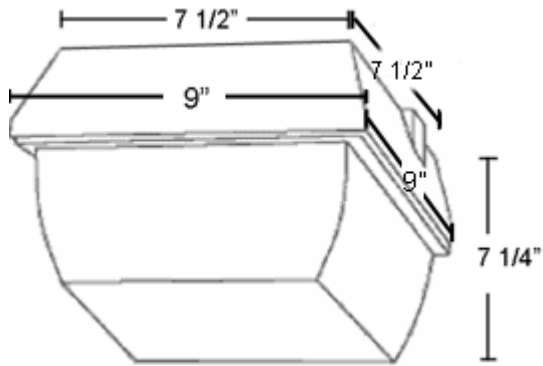

Dimensions

Features

- Both Vandal proof Center Pin Torx and slotted Phillips head screws supplied
- Tough polycarbonate refractors
- Die cast aluminum housing
- Quartz Restrike available, consult factory