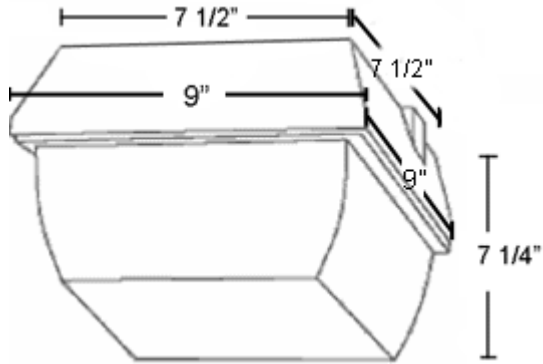

Dimensions

Features

- Both Vandal proof Center Pin Torx and slotted Phillips head screws supplied
- Tough polycarbonate refractors
- Die cast aluminum housing
- Quartz Restrike available, consult factory