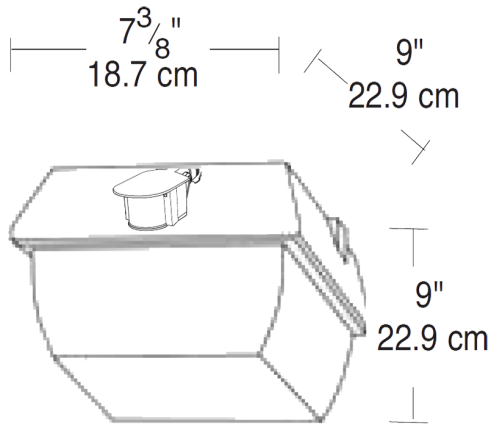

Dimensions

Features

- Precision die cast aluminum housing with durable polyester powder coating
- Cutoff and standard Wall packs
- LED "on guard" indicator
- Can be wired in parallel
- Adjustable mini sensor with 180 detection patterned
- Sensor color matches fixture
- Vandal proof fixtures offer sensor controlled compact fluorescent up to 96 Watts