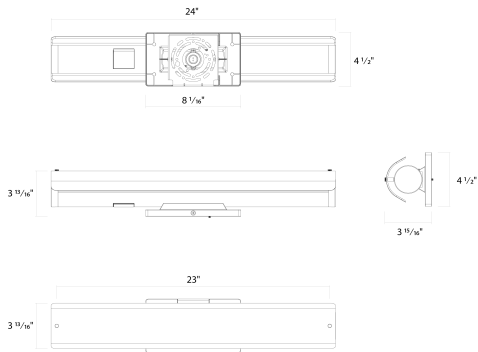

Dimensions

Features

- Beautiful brushed aluminum housing with decorative end caps
- Frosted polycarbonate curved outer lens diffuses light evenly
- Architectural-grade, matte paint finish available in Brushed Nickel, Black, and Brass
- 3 Selectable wattages & 5 CCTs: 2700/3000/3500/4000/5000K
- Damp rated, ADA Compliant, Title 24 Compliant, 50,000 hrs, 5-year no compromise warranty

Ordering Matrix

Family	Size/Wattage	Shape	CRI/Color Temp	Driver	Finish
V1	24				B
	18 = 18", 16/12/8W 24 = 24", 20/15/10W	Blank = Round	Blank = 90 CRI, 2700/3000/3500/4000/5000K CCT Adjustable	Blank = 120V TRIAC/ELV Blank = 120-277V, TRIAC/ELV/UNV Dimming	Blank = Brushed Nickel B = Black BR = Brass