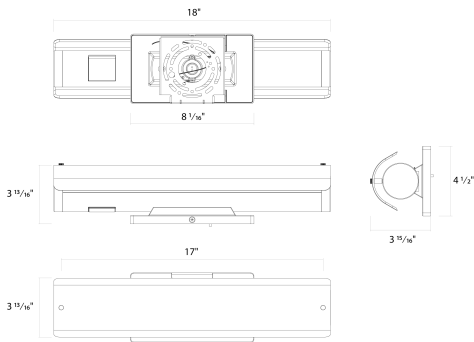

Dimensions

Features

- Beautiful brushed aluminum housing with decorative end caps
- Frosted polycarbonate curved outer lens diffuses light evenly
- Architectural-grade, matte paint finish available in Brushed Nickel, Black, and Brass
- 3 Selectable wattages & 5 CCTs: 2700/3000/3500/4000/5000K
- Damp rated, ADA Compliant, Title 24 Compliant, 50,000 hrs, 5-year no compromise warranty

Ordering Matrix

Family	Size/Wattage	Shape	CRI/Color Temp	Driver	Finish
V1	18				
	18 = 18", 16/12/8W 24 = 24", 20/15/10W	Blank = Round	Blank = 90 CRI, 2700/3000/3500/4000/5000K CCT Adjustable	Blank = 120V TRIAC/ELV Blank = 120-277V, TRIAC/ELV/UNV Dimming	Blank = Brushed Nickel B = Black BR = Brass