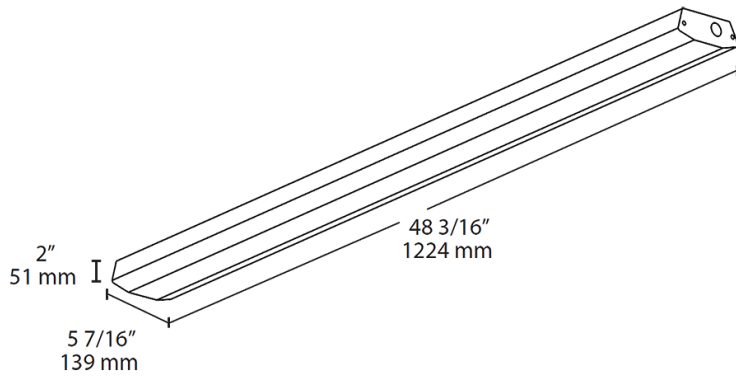

Dimensions

Features

- Diffused lens for smooth light distribution
- 0-10V dimming driver, standard
- 100,000-Hour LED lifespan
- 5-Year, No-Compromise Warranty

Ordering Matrix

Family	Size	Wattage	Color Temp	Dimming	Options
TSLED	4 2	- 28 = 28W 36 = 36W	YN Blank = 5000K Cool N = 4000K Neutral YN = 3500K Warm Neutral	/D10 /D10 = Dimmable	/E2 Blank = No Option /LC = Lightcloud® Controller ¹ /US = Ultrasonic Sensor /US/BL = Ultrasonic Sensor & Bi-Level Operation /E2 = Battery Backup /US/E2 = Ultrasonic Sensor & Battery Backup /US/BL/E2 = Ultrasonic Sensor, Bi-Level Operation & Battery Backup