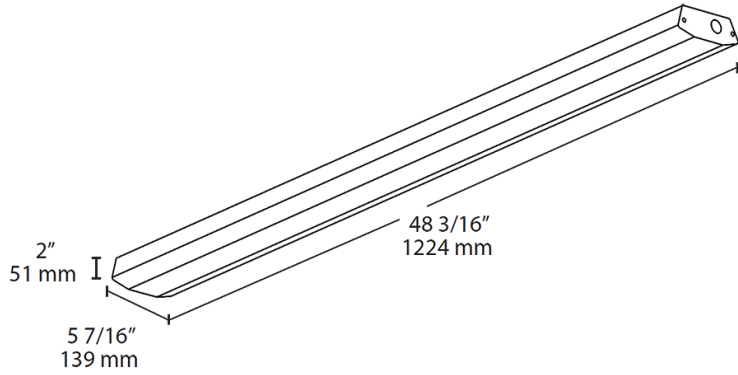

Dimensions

Features

- Diffused lens for smooth light distribution
- 0-10V dimming driver, standard
- 100,000-Hour LED lifespan
- 5-Year, No-Compromise Warranty

Ordering Matrix

Family	Size	Wattage	Color Temp	Dimming	Options
TSLED	4	-	36	YN	/D10
	4 = 4 ft 2 = 2 ft	28 = 28W 36 = 36W	Blank = 5000K Cool N = 4000K Neutral YN = 3500K Warm Neutral	/D10 = Dimmable	Blank = No Option /LC = Lightcloud® Controller ¹ /US = Ultrasonic Sensor /US/BL = Ultrasonic Sensor & Bi-Level Operation /E2 = Battery Backup /US/E2 = Ultrasonic Sensor & Battery Backup /US/BL/E2 = Ultrasonic Sensor, Bi-Level Operation & Battery Backup