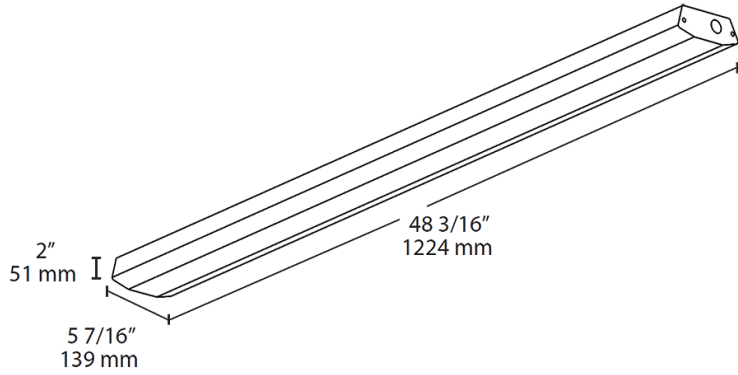

**Dimensions**

**Features**

- Diffused lens for smooth light distribution
- 0-10V dimming driver, standard
- 100,000-Hour LED lifespan
- 5-Year, No-Compromise Warranty

**Ordering Matrix**

Family	Size	Wattage	Color Temp	Dimming	Options
TSLED	4	-	36	/D10	
	4 = 4 ft 2 = 2 ft	28 = 28W 36 = 36W	Blank = 5000K Cool N = 4000K Neutral YN = 3500K Warm Neutral	/D10 = Dimmable	Blank = No Option /LC = Lightcloud® Controller <sup>1</sup> /US = Ultrasonic Sensor /US/BL = Ultrasonic Sensor & Bi-Level Operation /E2 = Battery Backup /US/E2 = Ultrasonic Sensor & Battery Backup /US/BL/E2 = Ultrasonic Sensor, Bi-Level Operation & Battery Backup