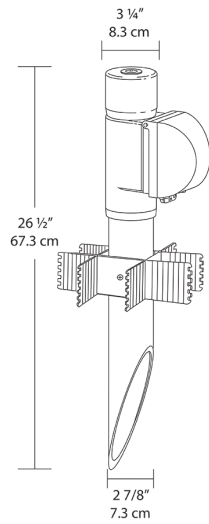

Color: Black

Weight: 3.7 lbs

Project:	Type:
Prepared By:	Date:

Technical Specifications

Compliance

UL Listed:

Suitable for wet locations. Fixtures with ground wire must be used.

Construction

Materials:

Post PVC Cap ABS In-Use Cover Clear PVC MP Adapter ABS Junction Box Polycarbonate

Set Screw:

Locks cap to post and prevents rotation

Other

Buy American Act Compliance:

RAB values USA manufacturing! Upon request, RAB may be able to manufacture this product to be compliant with the Buy American Act (BAA). Please contact customer service to request a quote for the product to be made BAA compliant.

Dimensions

Features

- Clear PVC plastic turtle cover with lockable latch
- Fits all standard rectangular covers
- Durable molded ABS Post Adapter
- Close up plug included
- Knockout holes in bottom of Post Adapter for easy wiring
- Mighty Post Adapter extends post height to keep outlets above plants and snow
- Add an electrical box to your Might Post and Lawn Light combo