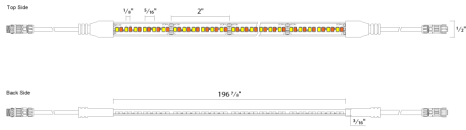

Dimensions

Features

- Flexible, wet location LED tape provides energy-efficient lighting for both indoor and outdoor applications.
- Easy installation to most surfaces by using pre-attached 3M® double-sided tape
- Tunable white 2700-6500K, requires Lightcloud Blue controller (sold separately)
- 96W Indoor or outdoor rated drivers available (sold separately)
- 50,000-hr rated life, Title 24 Compliant, and 5-year limited warranty