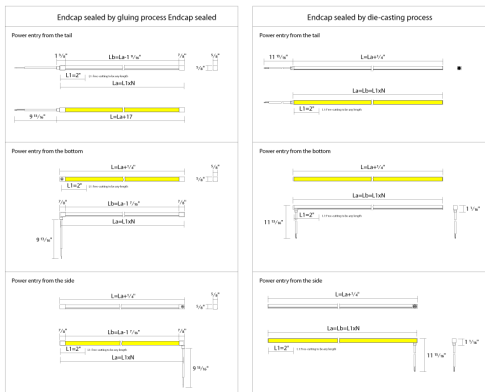

16mm Wide Mounting Brackets

TBB16

16mm Wide Bendable Aluminum Channel

**Compatible Drivers:**

TND-96

96W Indoor/Outdoor Driver ON/OFF

**5-Year Limited Warranty:**The RAB 5-year, limited warranty covers light output, driver performance and paint finish. RAB's warranty is subject to all terms and conditions found at [rablighting.com/warranty](http://rablighting.com/warranty).

**Dimensions**

**Features**

- Non-pixelated light diffusion enables the product to be freely bent in any direction, vertically or horizontally
- Field-cutable for shorter runs with a max run of 32ft. Can be linked with connectors (sold separately)
- Easy installation with clips, fixed channel, and bendable channel (sold separately)
- Tunable white 2700-6500K, requires Lightcloud Blue controller (sold separately)
- Indoor or outdoor rated drivers available (sold separately)
- 50,000-hr rated life, Title 24 Compliant, and 5-year limited warranty