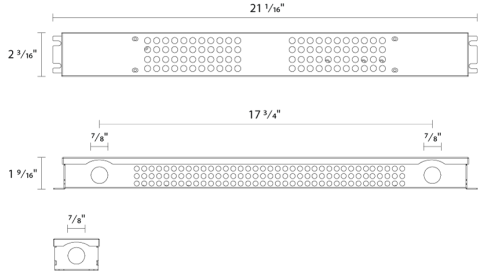

Dimensions

Features

Driver Junction Box