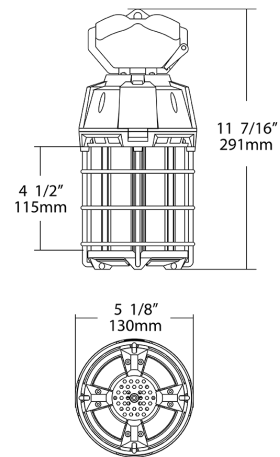

## Technical Specifications (continued)

## Case and Pallet Dimensions

	QTY	LENGTH (in)	WIDTH (in)	HEIGHT (in)
CASE	4	19.7	13.2	20
PALLET	21	48	40.16	42.91

## Dimension