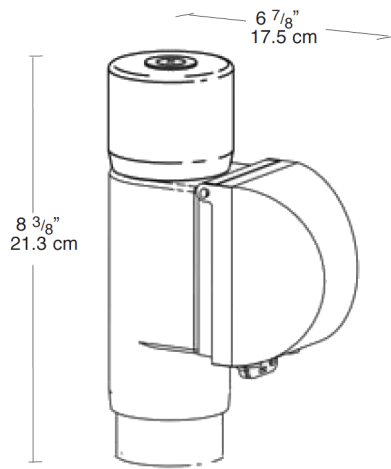

weatherproof cover with Mighty Post Adapter section for use with Mighty Posts for self standing use in the yard. Adapter section and cap made from the same tough ABS as our posts. Fits 2 1/2" pipe for a DIY post. Cap and close up plug supplied.

Color: Verde green

Weight: 1.1 lbs

Project:	Type:
Prepared By:	Date:

Technical Specifications

Compliance

UL Listed:

Suitable for wet locations. Fixtures with ground wire must be used.

Construction

Materials:

Post PVC Cap ABS In-Use Cover Clear PVC MP Adapter ABS Junction Box Polycarbonate

Set Screw:

Locks cap to post and prevents rotation

Other

Buy American Act Compliance:

RAB values USA manufacturing! Upon request, RAB may be able to manufacture this product to be compliant with the Buy American Act (BAA). Please contact customer service to request a quote for the product to be made BAA compliant.

Dimensions**Features**

- Clear PVC plastic turtle cover with lockable latch
- Fits all standard rectangular covers
- Close up plug included
- Knockout holes in bottom of Post Adapter for easy wiring
- Mighty Post Adapter extends post height to keep outlets above plants and snow
- Add an electrical box to your Might Post and Lawn Light combo