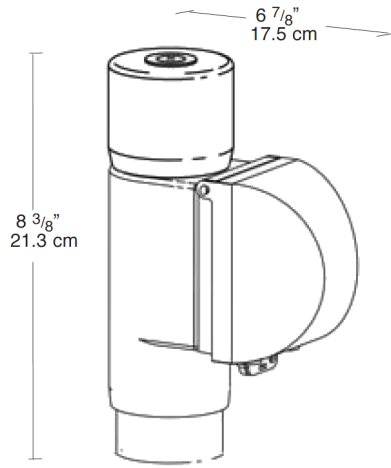

weatherproof cover with Mighty Post Adapter section for use with Mighty Posts for self standing use in the yard. Adapter section and cap made from the same tough ABS as our posts. Fits 2 1/2" pipe for a DIY post. Cap and close up plug supplied.

Color: Black

Weight: 1.1 lbs

Project:	Type:
Prepared By:	Date:

Technical Specifications

Compliance

UL Listed:

Suitable for wet locations. Fixtures with ground wire must be used.

Construction

Materials:

Post PVC Cap ABS In-Use Cover Clear PVC MP Adapter ABS Junction Box Polycarbonate

Set Screw:

Locks cap to post and prevents rotation

Other

Buy American Act Compliance:

RAB values USA manufacturing! Upon request, RAB may be able to manufacture this product to be compliant with the Buy American Act (BAA). Please contact customer service to request a quote for the product to be made BAA compliant.

Dimensions**Features**

- Clear PVC plastic turtle cover with lockable latch
- Fits all standard rectangular covers
- Close up plug included
- Knockout holes in bottom of Post Adapter for easy wiring
- Mighty Post Adapter extends post height to keep outlets above plants and snow
- Add an electrical box to your Might Post and Lawn Light combo