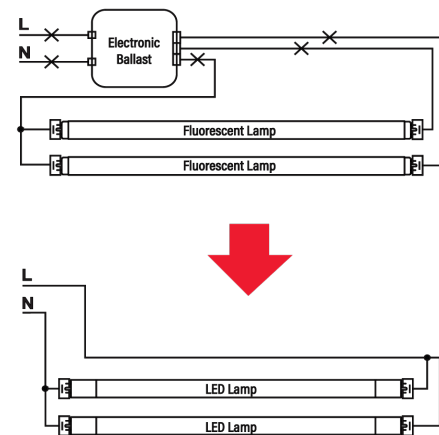

Technical Specifications (continued)

Application:

Suitable for damp locations and totally enclosed fixtures.

Technical Specifications

Accessories:

Cable Kit 4FT: [ST-4L-CABLE-KIT](#)

Cable Kit 6FT: [ST-6L-CABLE-KIT](#)

Surge Protector Compatibility: [SP10KV](#)

Case and Pallet Dimensions

	QTY	LENGTH (in)	WIDTH (in)	HEIGHT (in)
CASE	10	7.7	3	27
PALLET	1100	43.3	43.3	55.1

Wiring Diagram