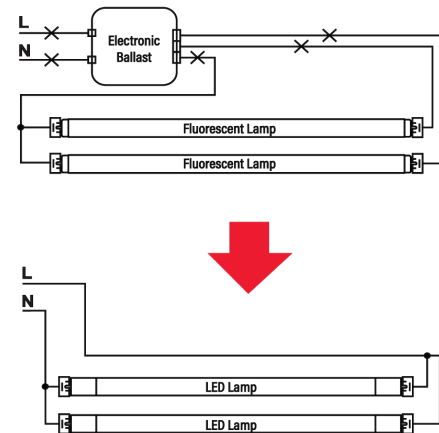

Technical Specifications (continued)

Application:

Suitable for damp locations and totally enclosed fixtures.

Technical Specifications

Accessories:

Cable Kit 4FT: [ST-4L-CABLE-KIT](#)

Cable Kit 6FT: [ST-6L-CABLE-KIT](#)

Surge Protector Compatibility: [SP10KV](#)

Case and Pallet Dimensions

	QTY	LENGTH (in)	WIDTH (in)	HEIGHT (in)
CASE	10	7.7	3	21
PALLET	1540	43.3	43.3	55.1

Wiring Diagram