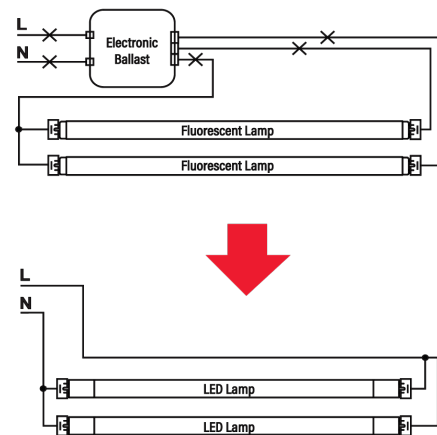

Technical Specifications (continued)

Application:

Suitable for damp locations and totally enclosed fixtures.

Technical Specifications

Accessories:

Cable Kit 4FT: [ST-4L-CABLE-KIT](#)

Cable Kit 6FT: [ST-6L-CABLE-KIT](#)

Surge Protector Compatibility: [SP10KV](#)

Case and Pallet Dimensions

	QTY	LENGTH (in)	WIDTH (in)	HEIGHT (in)
CASE	10	7.7	2.9	111
PALLET	550	43.3	42.5	113.8

Wiring Diagram