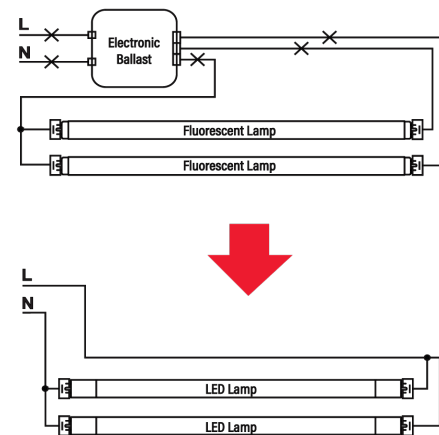

Technical Specifications (continued)

Application:

Suitable for damp locations and totally enclosed fixtures.

Technical Specifications

Accessories:

Cable Kit 4FT: [ST-4L-CABLE-KIT](#)

Cable Kit 6FT: [ST-6L-CABLE-KIT](#)

Surge Protector Compatibility: [SP10KV](#)

Case and Pallet Dimensions

	QTY	LENGTH (in)	WIDTH (in)	HEIGHT (in)
CASE	10	7.7	2.9	98
PALLET	550	40.2	42.5	98.4

Wiring Diagram