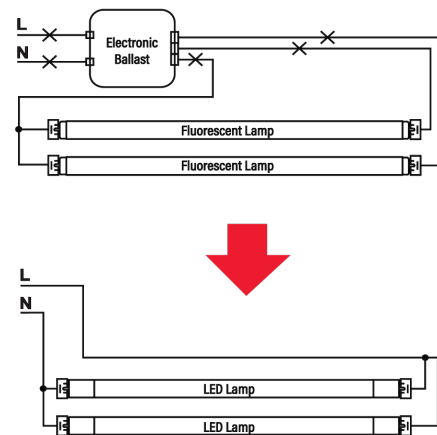

Technical Specifications (continued)

Application:

Suitable for damp locations and totally enclosed fixtures.

Technical Specifications

Accessories:

Cable Kit 4FT: [ST-4L-CABLE-KIT](#)

Cable Kit 6FT: [ST-6L-CABLE-KIT](#)

Surge Protector Compatibility: [SP10KV](#)

Case and Pallet Dimensions

	QTY	LENGTH (in)	WIDTH (in)	HEIGHT (in)
CASE	10	7.7	2.9	75
PALLET	550	41.3	42.5	78.7

Wiring Diagram