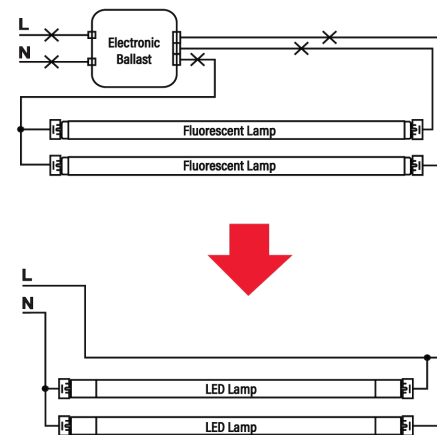

Technical Specifications (continued)

Application:

Suitable for damp locations and totally enclosed fixtures.

Technical Specifications

Accessories:

Cable Kit 4FT: [ST-4L-CABLE-KIT](#)

Cable Kit 6FT: [ST-6L-CABLE-KIT](#)

Surge Protector Compatibility: [SP10KV](#)

Case and Pallet Dimensions

	QTY	LENGTH (in)	WIDTH (in)	HEIGHT (in)
CASE	10	7.7	3	51
PALLET	550	39.4	43.3	51.2

Wiring Diagram