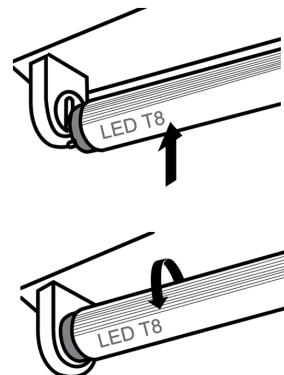

DLC Product Code: PLVIOODRNX2Y

Optical

Beam Angle:

160°

Ballast Performance

	0.78BF	0.88BF	1.88BF
Lumens	1830	2035	2625
System Power (W)	16	17.5	22.5

Case and Pallet Dimensions

	QTY	LENGTH (in)	WIDTH (in)	HEIGHT (in)
CASE	25	48.7	6.7	7
PALLET	30	49.2	39.4	45.3

Wiring Diagram

Dimension

Light Distribution