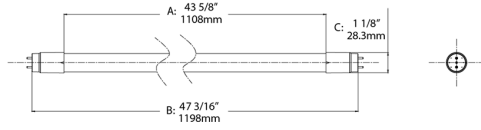

DLC Product Code: PLVIOODRNX2Y

Optical

Beam Angle:

160°

Ballast Performance

	0.78BF	0.88BF	1.88BF
Lumens	1830	2035	2625
System Power (W)	16	17.5	22.5

Case and Pallet Dimensions

	QTY	LENGTH (in)	WIDTH (in)	HEIGHT (in)
CASE	25	48.7	6.7	7
PALLET	30	49.2	39.4	45.3

Wiring Diagram

Dimension

Light Distribution