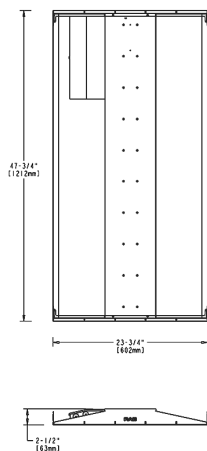

Technical Specifications (continued)

LED Characteristics

LEDs:

Long-life, high-efficacy, surface-mount LEDs

Color Uniformity:

RAB's range of Correlated Color Temperature follows the guidelines of the American National Standard for Specifications for the Chromaticity of Solid State Lighting (SSL) Products, ANSI C78.377-2017.

Performance

Lifespan:

60,000-Hour LED lifespan based on IES LM-80 results and TM-21 calculations

Wattage Equivalency:

Equivalent to (2) F32T8

Other

5 Yr Limited Warranty:

The RAB 5-year, limited warranty covers light output, driver performance and paint finish. RAB's warranty is subject to all terms and conditions found at rablighting.com/warranty.

Buy American Act Compliance:

RAB values USA manufacturing! Upon request, RAB may be able to manufacture this product to be compliant with the Buy American Act (BAA). Please contact customer service to request a quote for the product to be made BAA compliant.

Dimensions

Features

- Optional surface and recessed mount kits available
- Optional programmable occupancy sensor for multi-level lighting control
- 0-10V dimming, standard on all models
- 60,000-hour LED lifespan
- 5-Year, limited warranty