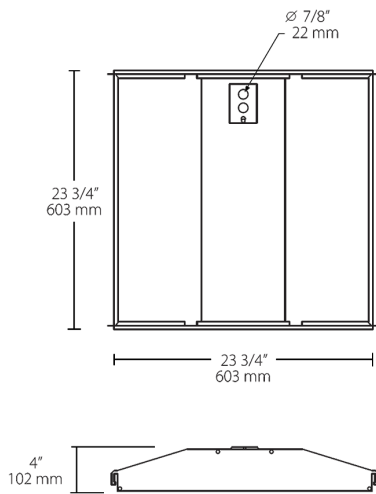

Technical Specifications (continued)

Other

Warranty:

RAB warrants that our LED products will be free from defects in materials and workmanship for a period of five (5) years from the date of delivery to the end user, including coverage of light output, color stability, driver performance and fixture finish. RAB's warranty is subject to all terms and conditions found at rablighting.com/warranty.

Patents:

This design is protected by patents pending in US, Canada, China, Taiwan and Mexico

Buy American Act Compliance:

RAB values USA manufacturing! Upon request, RAB may be able to manufacture this product to be compliant with the Buy American Act (BAA). Please contact customer service to request a quote for the product to be made BAA compliant.

Dimensions

Features

- Ultra-efficient performance with DLC Premium listing
- Optional surface mount and drywall frame kits available
- Optional programmable occupancy sensor for multi-level lighting control
- 0-10V dimming, standard on all models
- 100,000-hour LED lifespan 5-Year, No-Compromise Warranty

Ordering Matrix

Family	Size	Wattage	Color Temp	Driver	Options	Chicago Plenum
SWISH	2X2	-	29	YN	/D10	/CP
	2X4 = 2' x 4' 2X2 = 2' x 2'	19 = 19W (2x2) 29 = 29W (2x2) 39 = 39W (2x4) 49 = 49W (2x4)	Blank = 5000K Cool N = 4000K Neutral YN = 3500K Warm Neutral Y = 3000K Warm	/D10 = 0-10V Dimming	Blank = No Option /E2 = Battery Backup /LC = Lightcloud® Controller /LC/E2 = Lightcloud® Controller w/ Battery Backup /MVS = Microwave Occupancy Sensor /MVS/E2 = Microwave Occupancy Sensor w/ Battery Backup	Blank = Standard /CP = Chicago Plenum