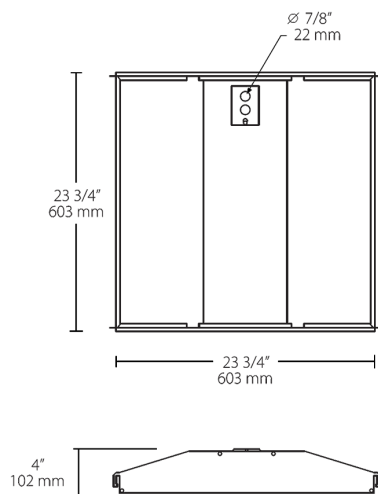

Technical Specifications (continued)

Other

Warranty:

RAB warrants that our LED products will be free from defects in materials and workmanship for a period of five (5) years from the date of delivery to the end user, including coverage of light output, color stability, driver performance and fixture finish. RAB's warranty is subject to all terms and conditions found at rablighting.com/warranty.

Patents:

This design is protected by patents pending in US, Canada, China, Taiwan and Mexico

Buy American Act Compliance:

RAB values USA manufacturing! Upon request, RAB may be able to manufacture this product to be compliant with the Buy American Act (BAA). Please contact customer service to request a quote for the product to be made BAA compliant.

Dimensions

Features

- Ultra-efficient performance with DLC Premium listing
- Optional surface mount and drywall frame kits available
- Optional programmable occupancy sensor for multi-level lighting control
- 0-10V dimming, standard on all models
- 100,000-hour LED lifespan 5-Year, No-Compromise Warranty

Ordering Matrix

Family	Size	Wattage	Color Temp	Driver	Options	Chicago Penum
SWISH	2X2	-	29	N	/D10	
	2X4 = 2' x 4' 2X2 = 2' x 2'	19 = 19W (2x2) 29 = 29W (2x2) 39 = 39W (2x4) 49 = 49W (2x4)	Blank = 5000K Cool N = 4000K Neutral YN = 3500K Warm Neutral Y = 3000K Warm	/D10 = 0-10V Dimming	Blank = No Option /E2 = Battery Backup /LC = Lightcloud® Controller /LC/E2 = Lightcloud® Controller w/ Battery Backup /MVS = Microwave Occupancy Sensor /MVS/E2 = Microwave Occupancy Sensor w/ Battery Backup	Blank = Standard /CP = Chicago Plenum