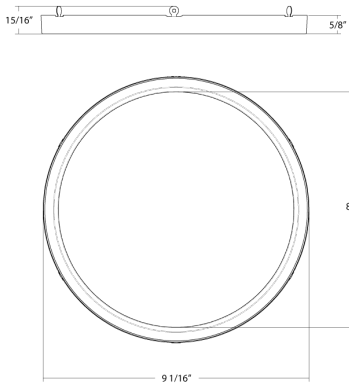

Dimensions

Features

Color trim for surface mount, see Downlight Accessory Compatibility Guide

Color trim for surface mount, see Downlight Accessory Compatibility Guide

Available in 3 colors: Black, Bronze, & Brushed Nickel