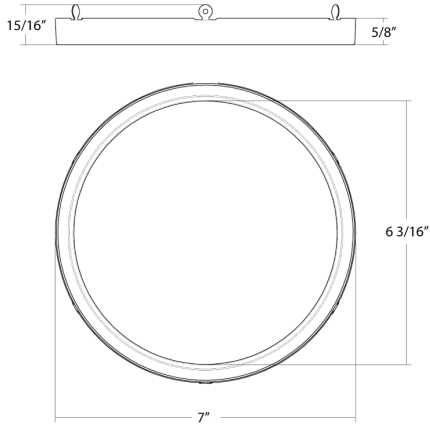

Dimensions

Features

Color trim for surface mount, see Downlight Accessory Compatibility Guide

Color trim for surface mount, see Downlight Accessory Compatibility Guide

Available in 3 colors: Black, Bronze, & Brushed Nickel