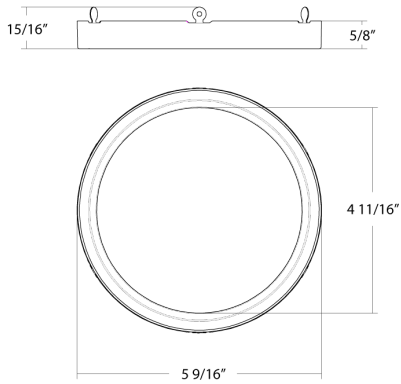

Dimensions

Features

Color trim for surface mount, see Downlight Accessory Compatibility Guide

Color trim for surface mount, see Downlight Accessory Compatibility Guide

Available in 3 colors: Black, Bronze, & Brushed Nickel