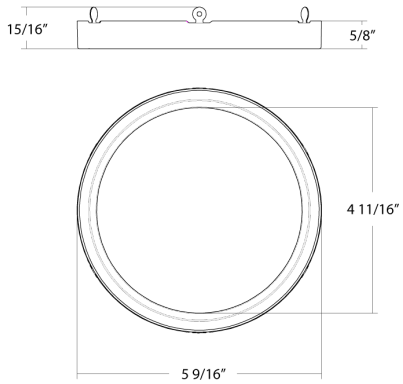

Dimensions

Features

Color trim for surface mount, see Downlight Accessory Compatibility Guide

Color trim for surface mount, see Downlight Accessory Compatibility Guide

Available in 3 colors: Black, Bronze, & Brushed Nickel